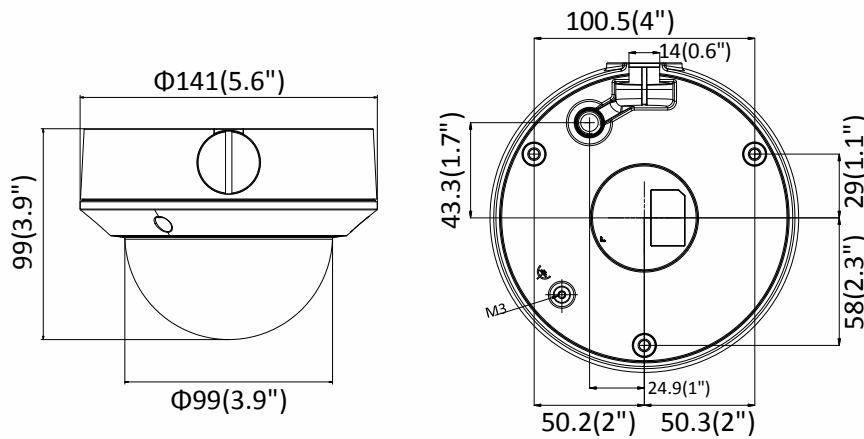

	IGMP, QoS, IPv6, UDP, Bonjour, 802.1x
General Function	One-key reset, heartbeat, mirror, password protection, privacy mask, watermark, IP address filter
Firmware Version	V5.5.52
API	ONVIF(PROFILE S,PROFILE G), ISAPI
Simultaneous Live View	Up to 6 channels
User/Host	Up to 32 users 3 levels: Administrator, Operator and User
Client	iVMS-4200, Hik-Connect, iVMS-5200, iVMS-4500
Web Browser	IE8+, Chrome 31.0-44, Firefox 30.0-51, Safari 8.0+
<b>Interface</b>	
Communication Interface	1 RJ45 10M/100M self-adaptive Ethernet port
On-board storage	Built-in Micro SD/SDHC/SDXC slot, up to 128G
Video Out (Without –Z Model)	1 Vp-p Composite Output(75Ω/BNC)
Reset Button	Yes
<b>General</b>	
Operating Conditions	-30 °C to +60 °C (-22 °F to +140 °F), Humidity 95% or less (non-condensing)
Power Supply	12 VDC ± 25% PoE: 802.3af, class 3
Power Consumption and Current	With –Z model: 12 VDC, 0.8 A, max. 10 W PoE (802.3af, 36 to 57 V), 0.4 A to 0.2 A, max. 12 W Without –Z model: 12 VDC, 0.5 A, max. 6 W PoE (802.3af, 36 to 57 V), 0.3 A to 0.1 A, max. 8 W
Protection Level	IP67, IK10
Material	Bubble: plastic, front cover & bottom base: metal
Dimensions	Camera: Ø141 mm × 99 mm (5.6" × 3.9") With package: 140 mm × 140 mm × 154 mm (5.5" × 5.5" × 6.1")
Weight	Camera: approx. 800 g (1.8 lb.) With package: approx. 1050 g (2.3 lb.)

## Available Model

DS-2CD1753G0-I (2.8 to 12 mm), DS-2CD1753G0-IZ (2.8 to 12 mm)

**Dimension**

Unit: mm(inch)

**Accessory**

DS-1271ZJ-135  
Pendant Mount

DS-1273ZJ-135  
Wall Mount

DS-1273ZJ-135B  
Wall mount  
with junction box